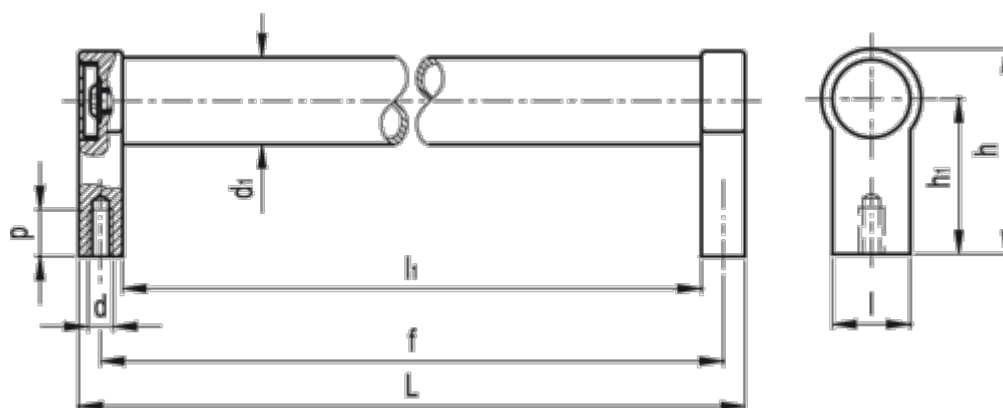

Data Sheet

Article number: 20568300600

Description: E+G Tubular handle GN333.1-30-600-A-SW
A Mounting from back

Measures

d = M8

d1 = 30

f = 600

h = 68

h1 = 51

L = 617

l1 = 583

p = 15